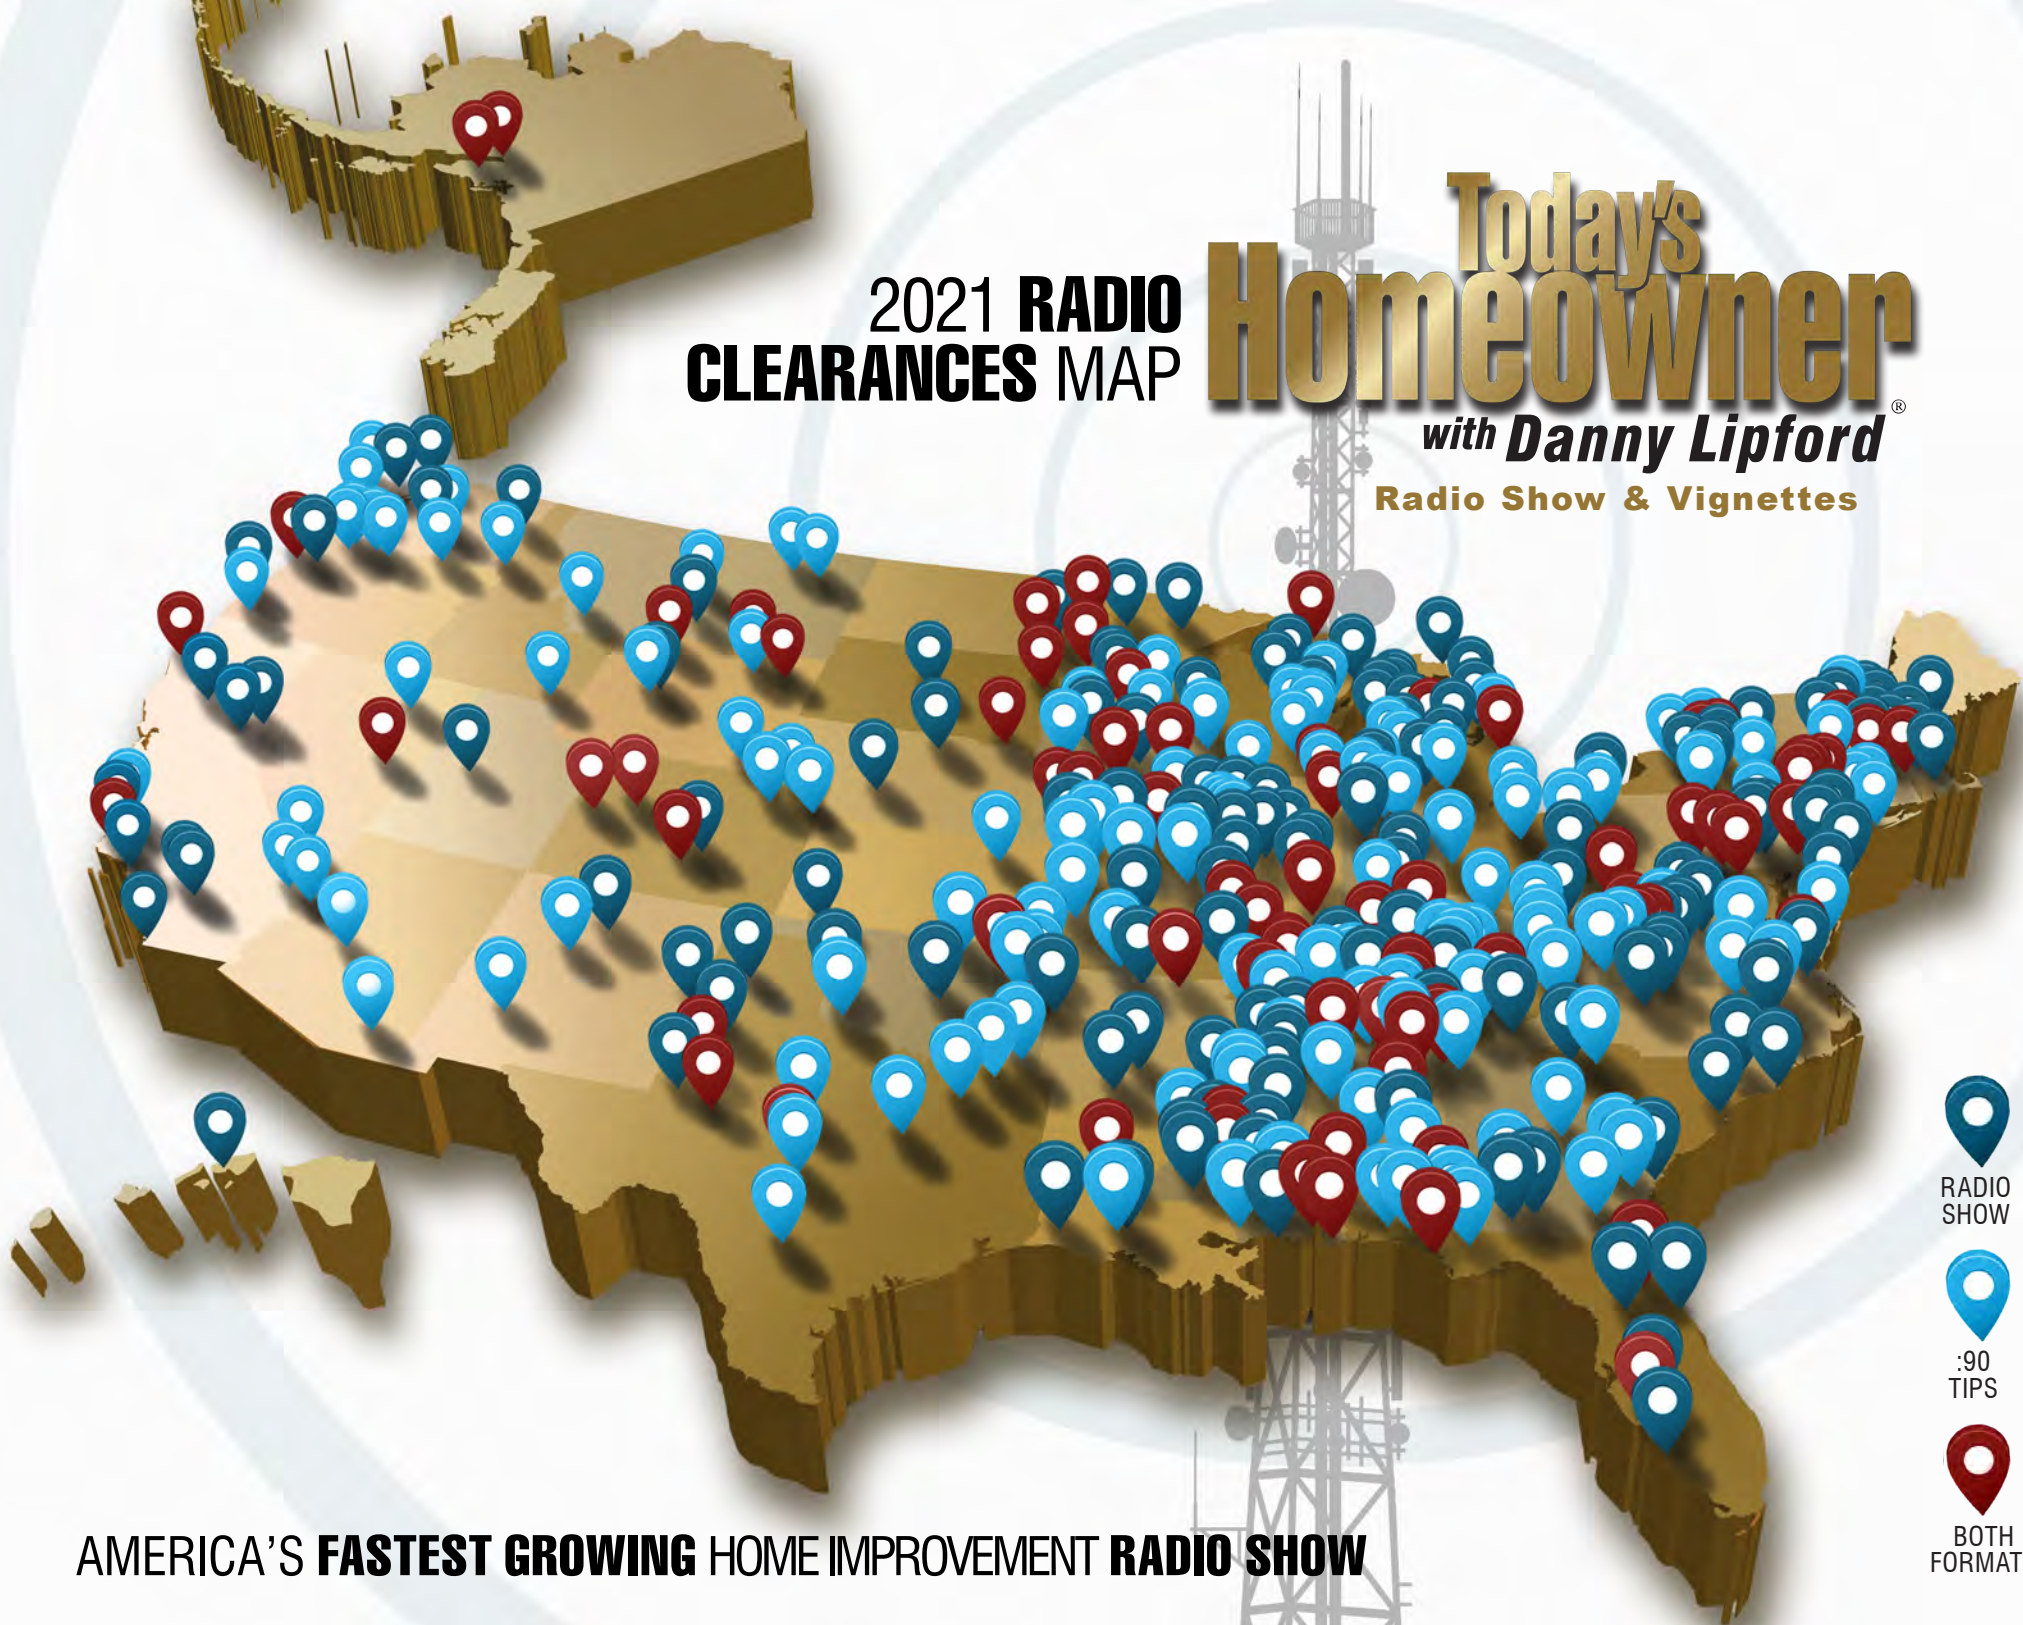

2021 **RADIO CLEARANCES** MAP

Today's **Homeowner**[®]

with *Danny Lipford*[®]
Radio Show & Vignettes

AMERICA'S **FASTEST GROWING** HOME IMPROVEMENT **RADIO SHOW**

-  RADIO SHOW
-  :90 TIPS
-  BOTH FORMATS

TODAY'S HOMEOWNER RADIO SHOW

| | |
|-----------------------|------------|
| AL Dothan | WDIG AM |
| AL Fayette | WLDX AM/FM |
| AL Florence | WBCF AM/FM |
| AL Foley | WHEP AM/FM |
| AL Fort Payne | WFPA AM |
| AL Huntsville | WTKI AM/FM |
| AL Mobile | WAVH FM |
| AL Montgomery | WLWI AM/FM |
| AL Monroeville | WMFC FM |
| AL Sylacauga | WFEB AM |
| AL Selma | WHBB AM |
| AL Troy/Brindidge | WTBF AM/FM |
| AL Scottsboro | WWIC AM |
| AK Anchorage | KFQD AM/FM |
| AK Soldotna/Kenai | KSRM AM |
| AZ Cottonwood | KVRD FM |
| AZ Kingman | KGMM FM |
| AZ Wilcox | KHIL AM/FM |
| AR Camden | KBEU FM |
| AR Fordyce | KQEW FM |
| AR Ft Smith | KFPW AM |
| AR Salem/Cherokee Vlg | KSAR FM |
| AR Mountain Home | KTLO FM |
| CA Chico | KKXX AM/FM |
| CA Eureka | KINS FM |
| CA Lake Tahoe | KOWL AM |
| CA Loma Linda | KCAA AM/FM |
| CA Lompoc | KTNK AM/FM |
| CA Needles | KTOX AM |
| CA Paso Robles | KPRL AM |
| CA San Luis Obispo | KKJL AM |
| CA San Bernadino | KMET AM |
| CA Tecate/San Diego | XEPE AM |
| CA Ventura | KVTA AM |
| CO Colorado Springs | KRDO AM/FM |
| CO Canon City | KRLN AM |
| CO Ft. Morgan | KFTM AM |
| CO Glenwood Springs | KGLN AM |
| CO Grand Junction | KNZZ AM |